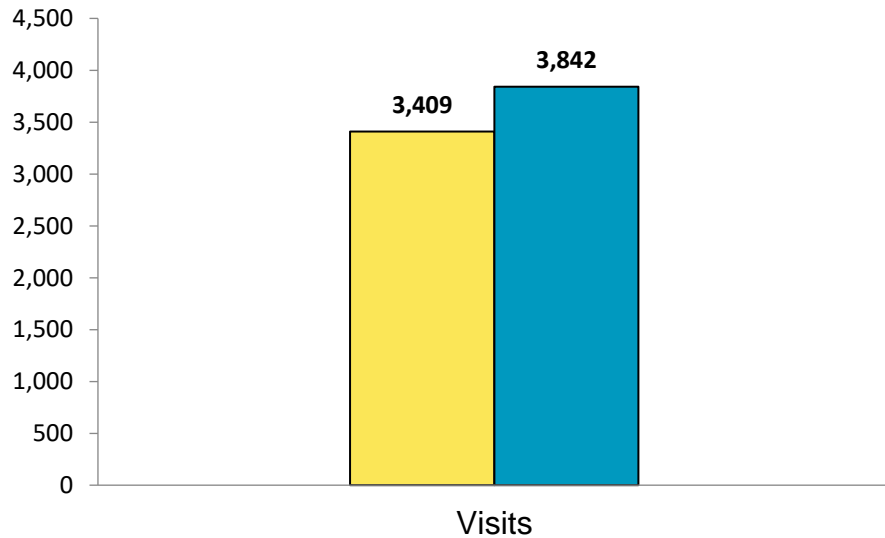

How is Invergordon & Black Isle Mobile Library Performing

Invergordon & Black Isle Mobile Library

Activity	2022-23	2023-24	Difference	% Difference
Visits	3,409	3,842	433	13%
Attendance @ Events	0	0	0	

Invergordon & Black Isle Mobile Library

Performance Chart

Facility Name
High Life Highland Libraries
High Life Highland Libraries

Activity
visits
Event Attendance

2022-23

2023-24

3,513,734

4,490,997

256,779