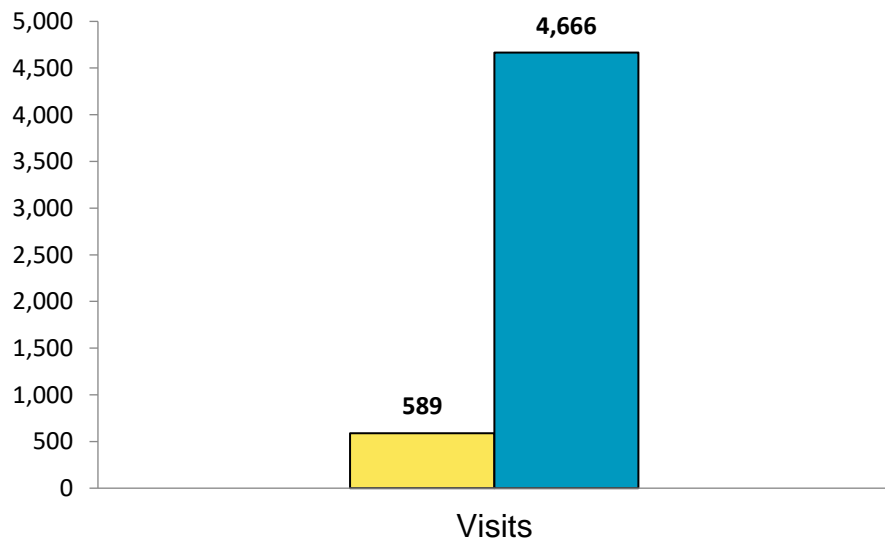

# How is Skye and Lochalsh Mobile Library Performing

## Skye and Lochalsh Mobile Library

Activity	2022-23	2023-24	Difference	% Difference
Visits	589	4,666	4,077	692%
Attendance @ Events	0	0	0	

Skye and Lochalsh Mobile Library

Performance Chart

Facility Name  
High Life Highland Libraries  
High Life Highland Libraries

Activity  
visits  
Event Attendance

2022-23

2023-24

29

3,513,734	4,490,997
256,779	328,588

Skye and Lochalsh Mobile Library 