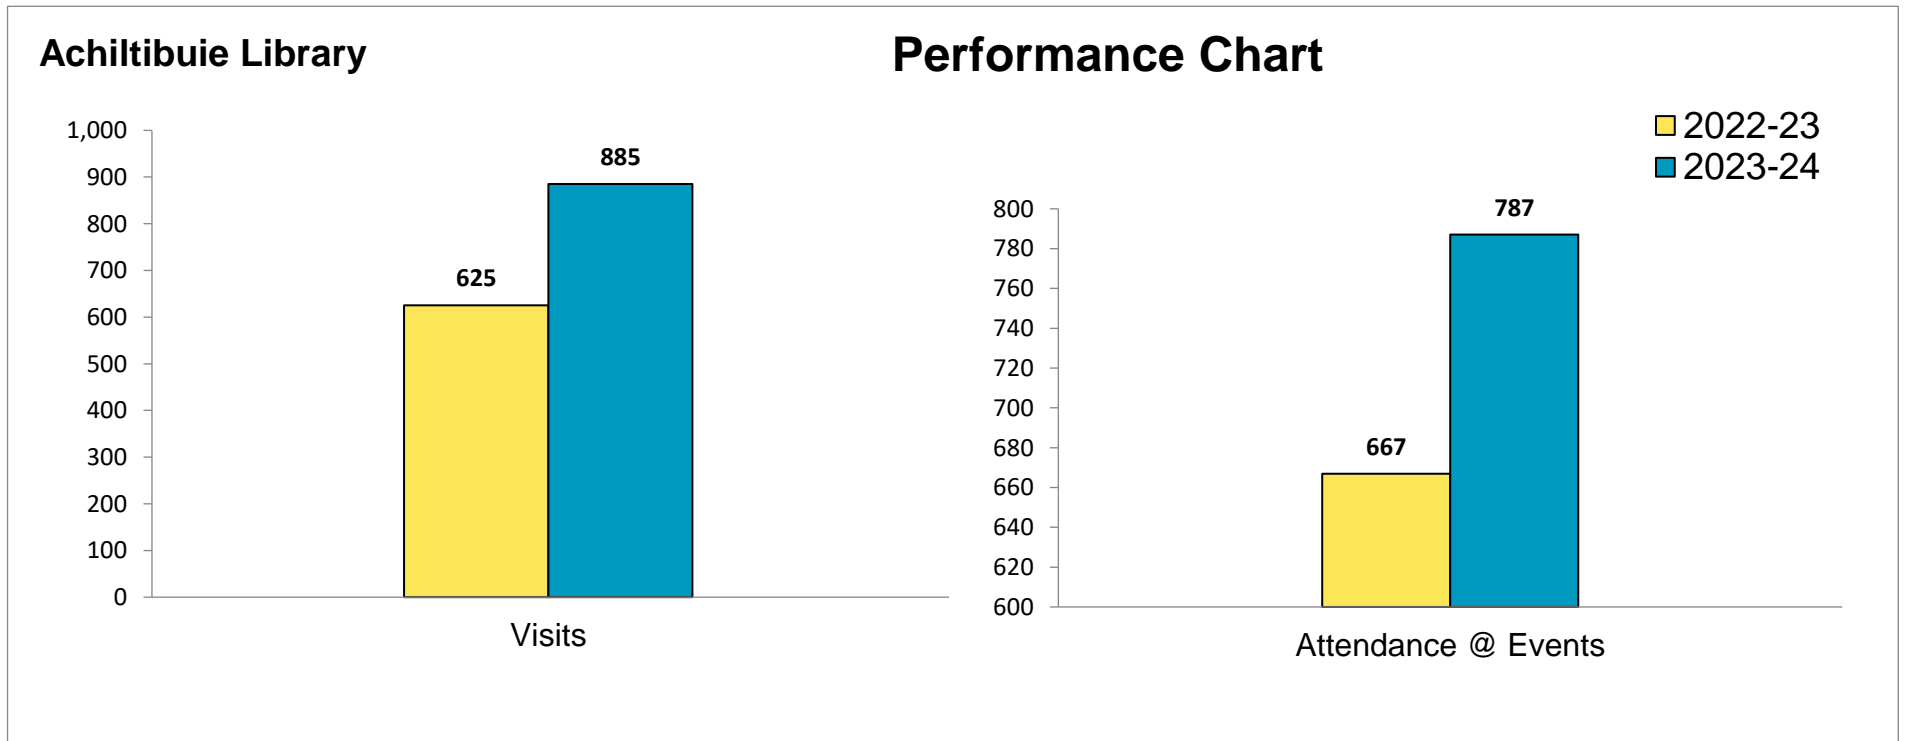

How is Achiltibuie Library Performing

Achiltibuie Library

Activity	2022-23	2023-24	Difference	% Difference
Visits	625	885	260	42%
Attendance @ Events	667	787	120	18%

Facility Name
High Life Highland Libraries
High Life Highland Libraries

Activity
visits
Event Attendance

2022-23

2023-24

3,513,734

4,490,997

256,779

328,588

Achiltibuie Library 