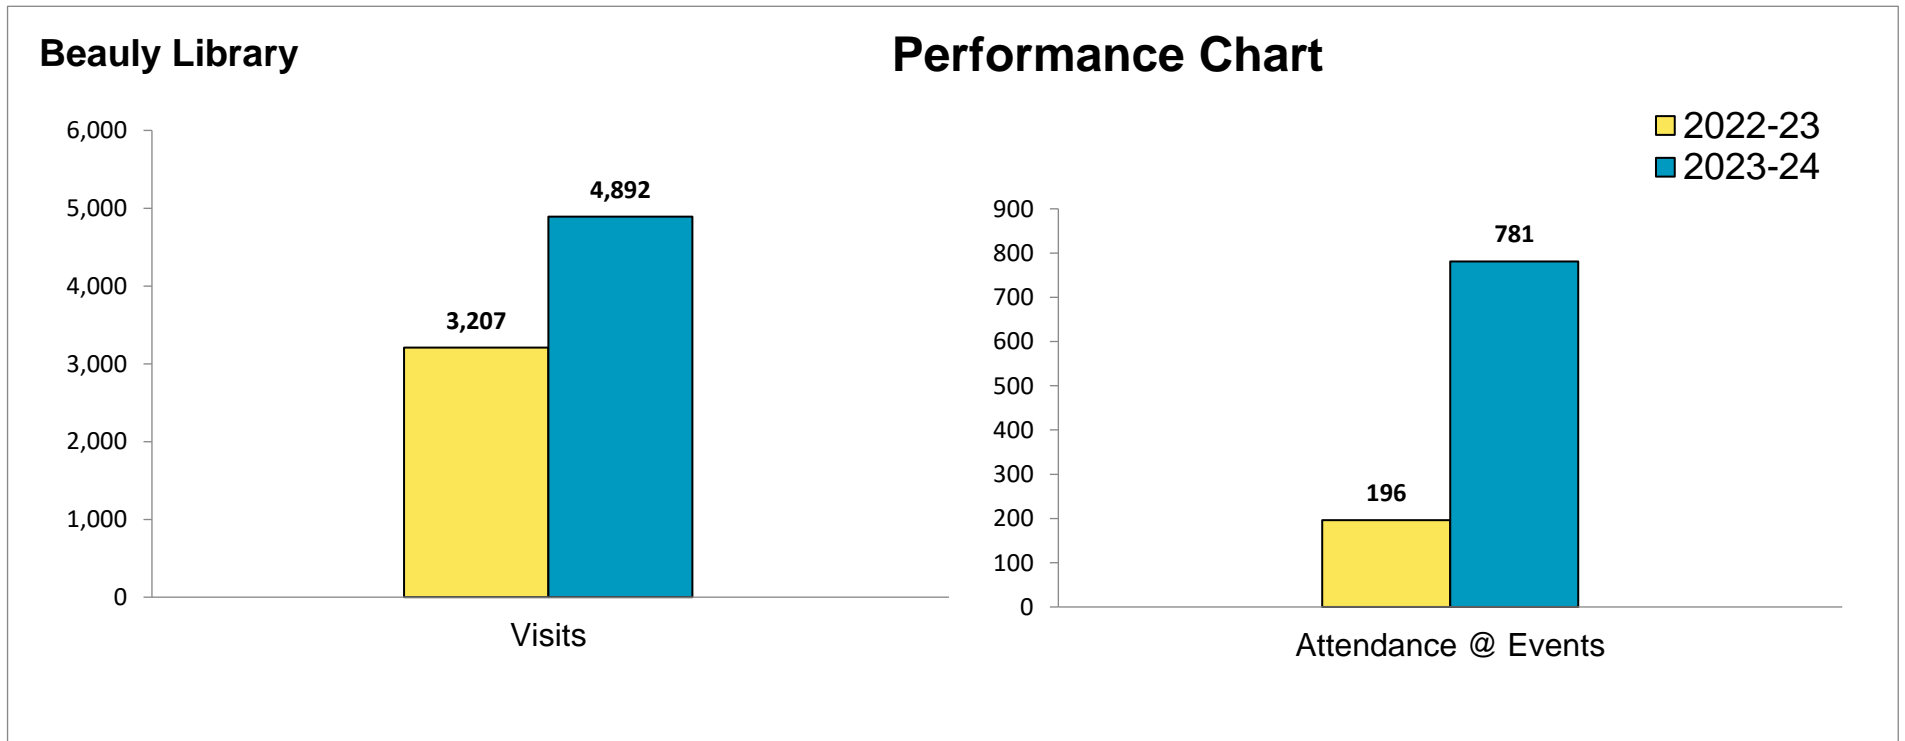

# How is Beauly Library Performing

## Beauly Library

Activity	2022-23	2023-24	Difference	% Difference
Visits	3,207	4,892	1,685	53%
Attendance @ Events	196	781	585	298%

Facility Name  
High Life Highland Libraries  
High Life Highland Libraries

Activity  
visits  
Event Attendance

2022-23

2023-24

32

3,513,734

4,490,997

256,779

328,588