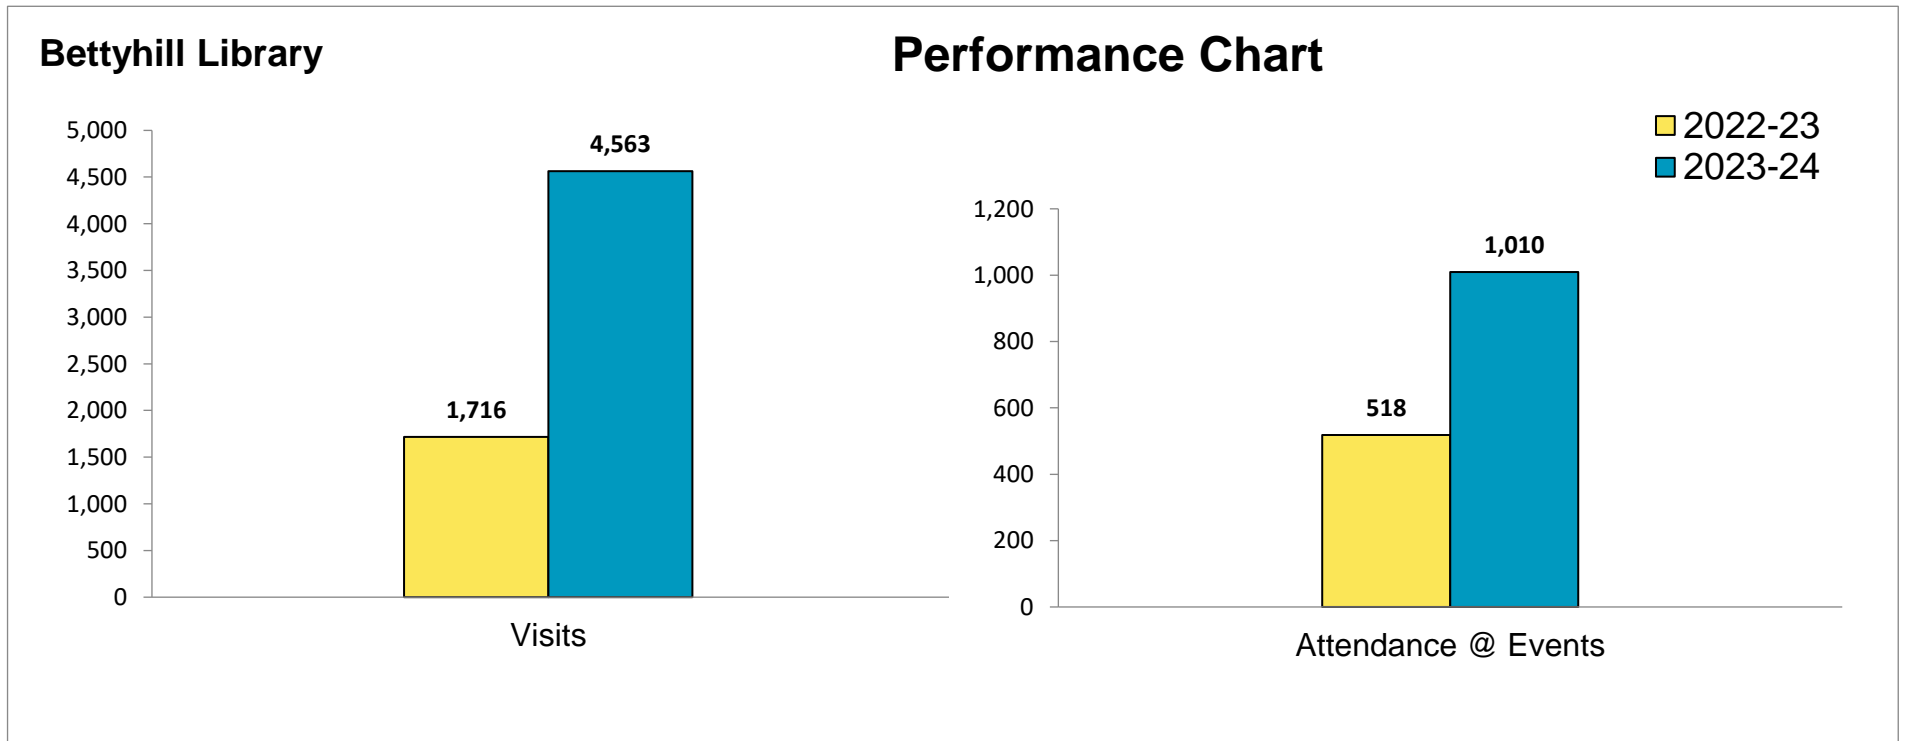

How is Bettyhill Library Performing

Bettyhill Library

Activity	2022-23	2023-24	Difference	% Difference
Visits	1,716	4,563	2,847	166%
Attendance @ Events	518	1,010	492	95%

Facility Name
High Life Highland Libraries
High Life Highland Libraries

Activity
visits
Event Attendance

2022-23

2023-24

3,513,734

4,490,997

256,779

328,588

Bettyhill Library 